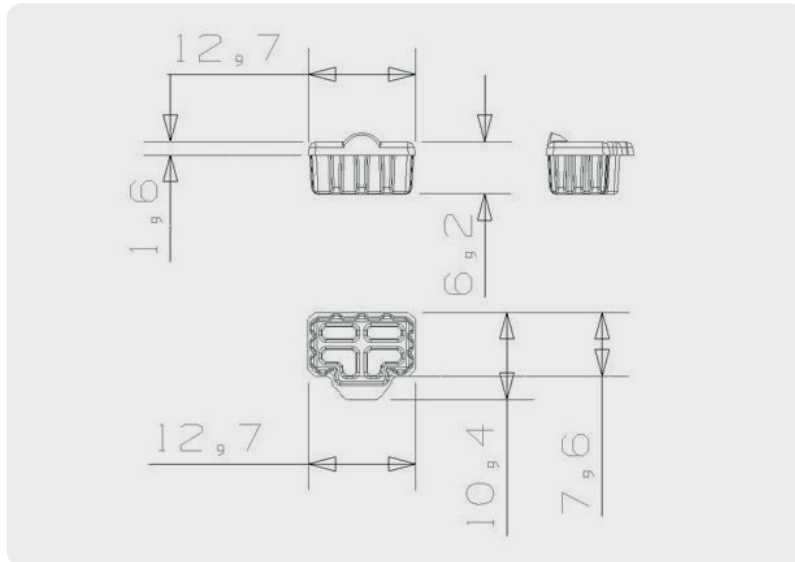

Dust Protector for Female RJ45 Port

Modelo: LPRJ45

Application

Linkedpro RJ45 dust protectors are ideal for protecting the RJ45 ports when not in use from dust and oxidation.

Model	LPRJ45
Material	Silicone
Color	Black