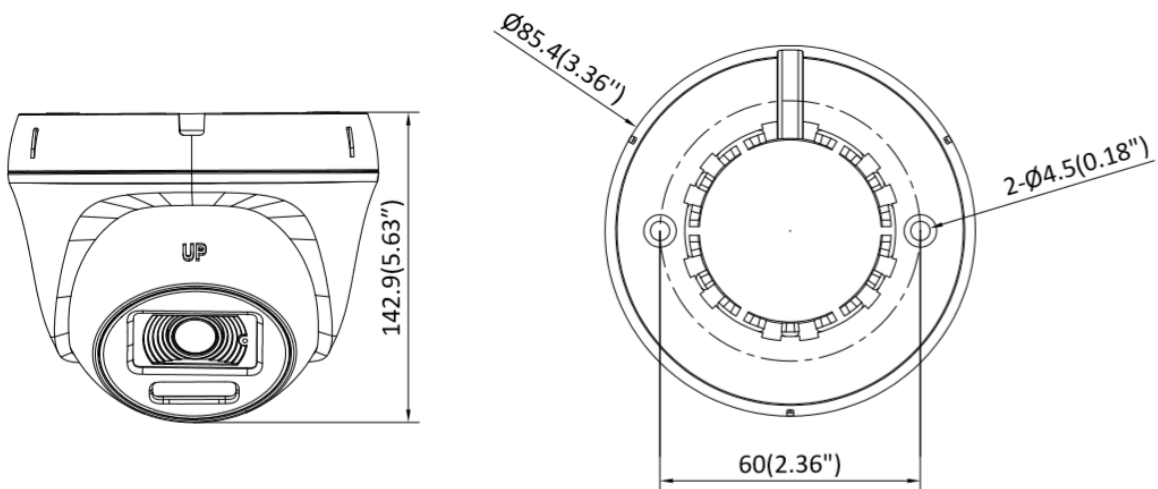

## Key Features

- High quality imaging with 2 MP, 1920 × 1080p resolution.
- 24/7 color imaging with F1.0 aperture.
- 3D DNR technology delivers clean and sharp images.
- 2.8 mm fixed focal lens.
- Up to 20 m white light distance for bright night imaging.
- High quality audio with audio over coaxial cable, built-in mic.
- One port for four switchable signals (TVI/AHD/CVI/CVBS).
- Water and dust resistant (IP66).

Unit: mm (inch)

**epcom**<sup>®</sup>

Professional Video Surveillance Solutions

## ▪ Specification

Camera	
Image Sensor	2 MP CMOS
Max. Resolution	1920 (H) × 1080 (V)
Min. Illumination	0.001 Lux @ (F1.0, AGC ON), 0 Lux with white light
Shutter Time	PAL: 1/25 s to 1/50,000 s; NTSC: 1/30 s to 1/50,000 s
Angle Adjustment	Pan: 0° to 360°, Tilt: 0° to 75°, Rotate: 0° to 360°
Signal System	PAL/NTSC
Lens	
Lens Type	2.8 mm fixed focal lens
Focal Length & FOV	2.8 mm, horizontal FOV: 105°, vertical FOV: 55°, diagonal FOV: 125°
Lens Mount	M12
Illuminator	
Supplement Light Type	White Light
Supplement Light Range	Up to 20 m
Smart Supplement Light	Yes
Image	
Image Parameters Switch	STD/HIGH-SAT/HIGHLIGHT
Image Settings	Brightness, Sharpness, Anti banding, AGC
Frame Rate	TVI: 1080p @25 fps/30 fps CVI: 1080p @25 fps/30 fps AHD: 1080p @25 fps/30 fps CVBS: PAL/NTSC
Day/Night Mode	Color
Wide Dynamic Range (WDR)	Digital WDR
Image Enhancement	DWDR, BLC, HLC, Global
Noise Reduction	3D DNR/2D DNR
White Balance	Auto, Manual
Interface	
Video Output	Switchable TVI/AHD/CVI/CVBS
Alarm	Solid Light Alarm (White Light)
General	
Material	Metal
Power	12 VDC ± 25%, max. 2 W,*You are recommended to use one power adapter to supply the power for one camera.
Dimension	Ø60.17 mm × 69.16 mm (Ø2.37" × 2.72")
Weight	Approx. 243 g (0.54 lb.)
Operating Condition	-40 °C to 60 °C (-40 °F to 140 °F). Humidity: 90% or less (non-condensing)
Communication	HIKVISION-C
Language	English
Approval	
Protection	IP66